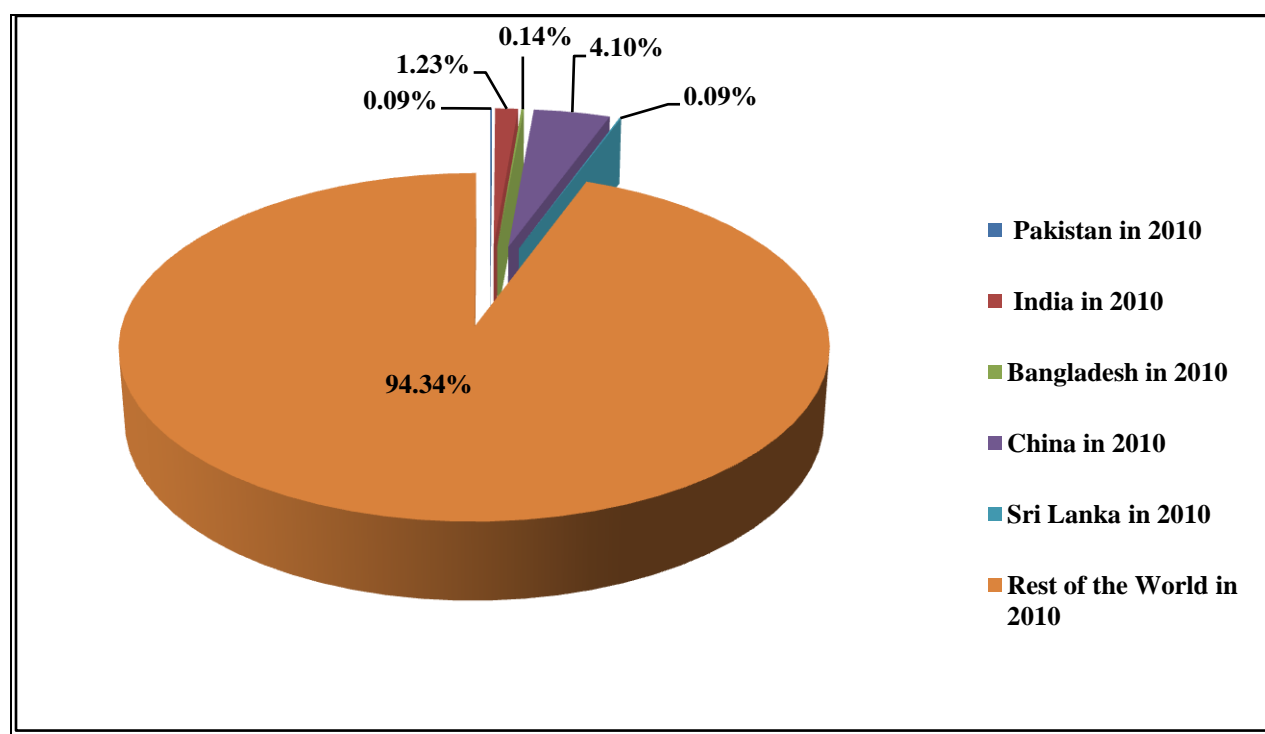

Research & Development Cell, PRGMEA (North Zone), Lahore
PRGMEA House, 343-A, Bhabra Market, Main Ferozpur Road, Lahore
Tel: +92- 42- 35858221, 35852947

1/7/2012

TRADE COMPARISON

Belgium:

Trade Comparison								
Unit : US Dollar Million								
Product code	Product label	Belgium's Import from Pakistan in 2010	Belgium's Import from India in 2010	Belgium's Import from Bangladesh in 2010	Belgium's Import from China in 2010	Belgium's Import from Sri Lanka in 2010	Belgium's Import from rest of the World in 2010	Belgium Total import from the World Value in 2010
TOTAL	All products	363.17	4,787.65	538.67	16,006.70	363.59	368,031.35	390,091.12
'61	Articles of apparel, accessories, knit or crochet	41.62	105.75	262.93	823.85	59.58	2,471.76	3,765.48
'62	Articles of apparel, accessories, not knit or crochet	45.01	87.04	101.63	784.23	22.81	2,724.66	3,765.38

Source: International Trade Center (ITC), Switzerland.

Belgium's Imports from Pakistan, India, Bangladesh, China, Sri Lanka & Rest of the World in 2010

Source: International Trade Center (ITC), Switzerland.