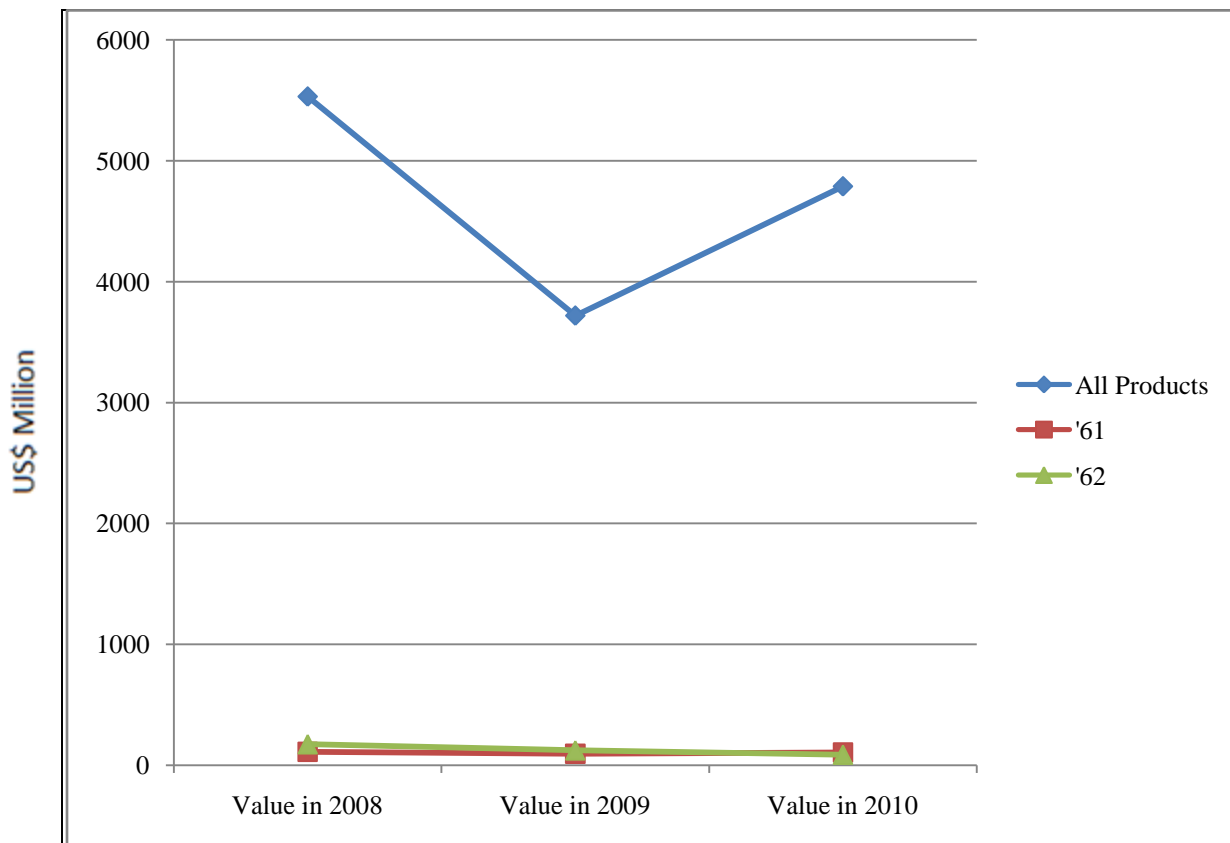

Bilateral trade between Belgium and India

Unit : US Dollar Million

Product code	Product label	Belgium's imports from India			India's exports to world			Belgium's imports from world		
		Value in 2008	Value in 2009	Value in 2010	Value in 2008	Value in 2009	Value in 2010	Value in 2008	Value in 2009	Value in 2010
TOTAL	All products	5,530.82	3,717.81	4,787.65	181,860.90	176,765.04	220,408.50	470,715.24	351,781.04	390,091.12
'61	Articles of apparel, accessories, knit or crochet	110.61	94.18	105.75	4,381.11	5,187.32	4,566.03	4,597.78	4,025.02	3,765.48
'62	Articles of apparel, accessories, not knit or crochet	173.12	122.44	87.04	5,883.94	6,124.70	6,038.00	5,139.41	4,356.58	3,765.38

Source: International Trade Center (ITC), Switzerland.

Import Trend of Belgium from India

Source: International Trade Center (ITC), Switzerland.