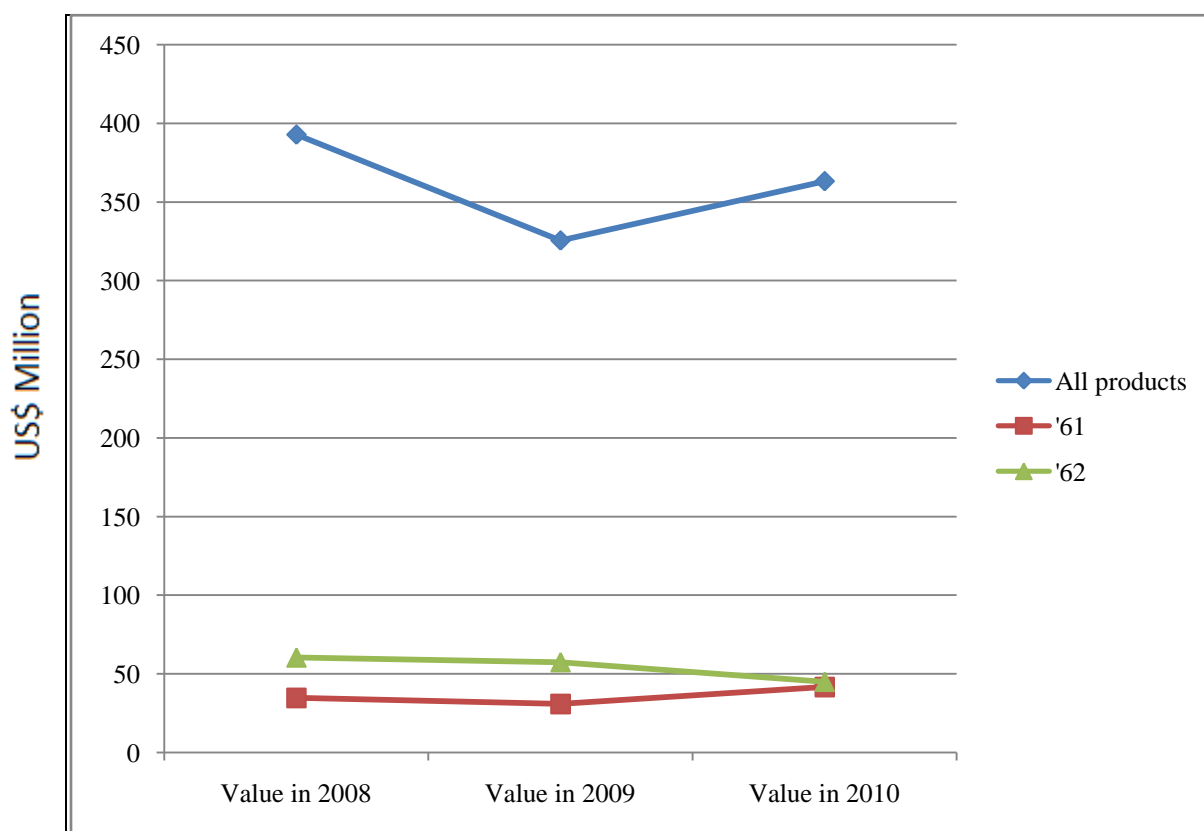

Detail Tables on Bilateral Trade:

Bilateral trade between Belgium and Pakistan												
Unit : US Dollar Million												
Product code	Product label	Belgium's imports from Pakistan			Pakistan's exports to world			Belgium's imports from world				
		Value in 2008	Value in 2009	Value in 2010	Value in 2008	Value in 2009	Value in 2010	Value in 2008	Value in 2009	Value in 2010		
TOTAL	All products	392.83	325.40	363.17		20,279.05	17,554.70	21,413.10		470,715.24	351,781.04	390,091.12
'61	Articles of apparel, accessories, knit or crochet	34.70	30.84	41.62		1,888.47	1,680.77	1,982.42		4,597.78	4,025.02	3,765.48
'62	Articles of apparel, accessories, not knit or crochet	60.47	57.50	45.01		1,361.17	1,206.50	1,461.64		5,139.41	4,356.58	3,765.38

Source: International Trade Center (ITC), Switzerland.

Import Trend of Belgium from Pakistan

Source: International Trade Center (ITC), Switzerland.