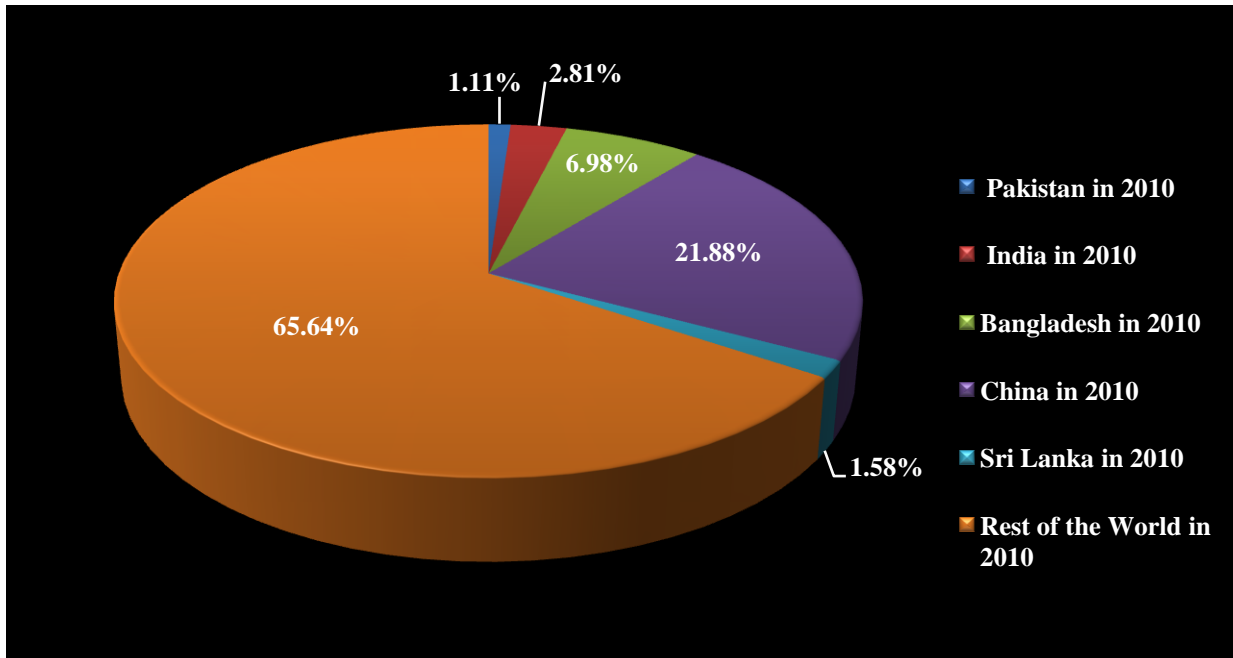

Belgium's Imports (Product Code 61) from Pakistan, India, Bangladesh, China, Sri Lanka & Rest of the World in 2010

Source: International Trade Center (ITC), Switzerland.