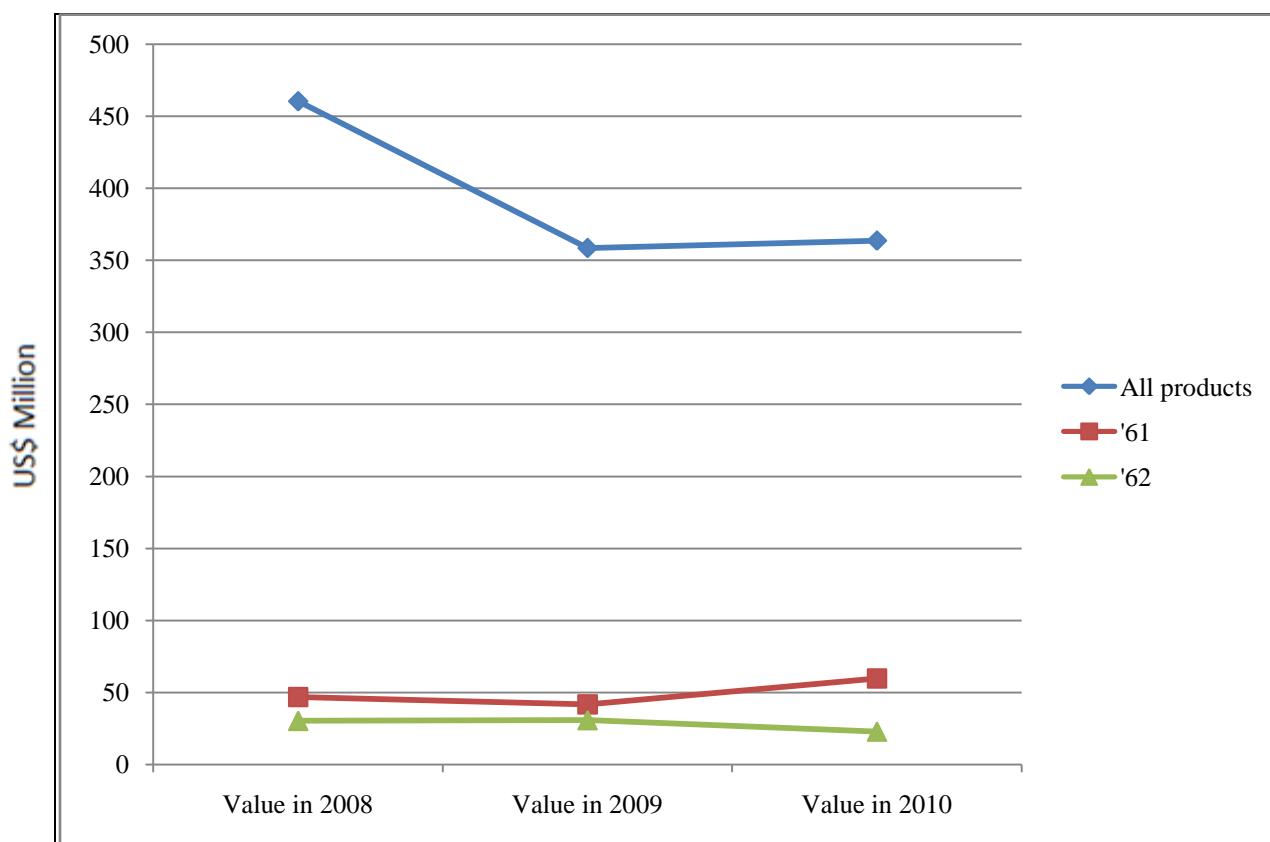

Bilateral trade between Belgium and Sri Lanka

Unit : US Dollar Million

Product code	Product label	Belgium's imports from Sri Lanka			Sri Lanka's exports to world			Belgium's imports from world		
		Value in 2008	Value in 2009	Value in 2010	Value in 2008	Value in 2009	Value in 2010	Value in 2008	Value in 2009	Value in 2010
TOTAL	All products	460.35	358.45	363.59	8,176.82	7,121.49	8,304.05	470,715.24	351,781.04	390,091.12
'61	Articles of apparel, accessories, knit or crochet	46.70	41.61	59.58	1,679.14	1,581.25	1,700.25	4,597.78	4,025.02	3,765.48
'62	Articles of apparel, accessories, not knit or crochet	30.20	30.69	22.81	1,606.31	1,538.15	1,612.07	5,139.41	4,356.58	3,765.38

Source: International Trade Center (ITC), Switzerland.

Import Trend of Belgium from Sri Lanka

Source: International Trade Center (ITC), Switzerland.

Reference:

<http://www.trademap.org/Bilateral_TS.aspx>