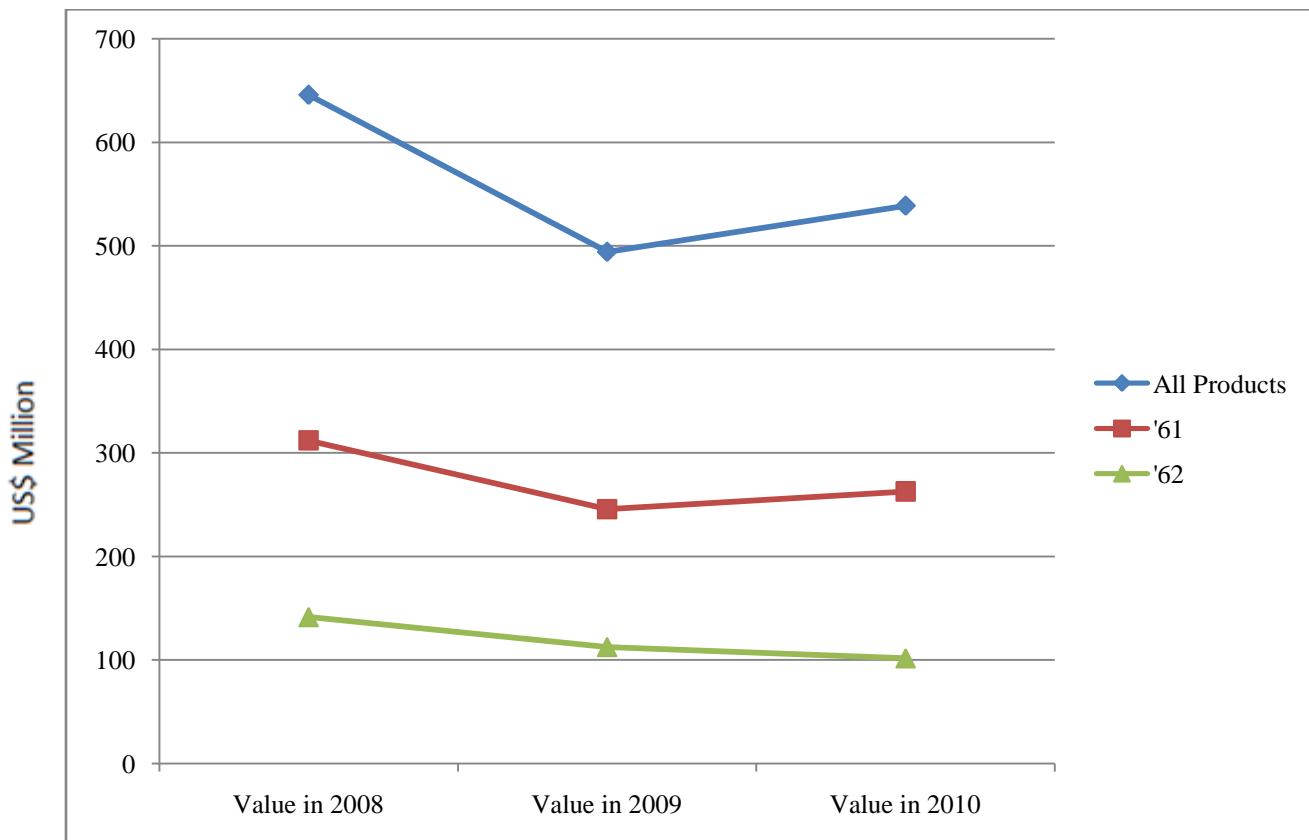

Bilateral trade between Belgium and Bangladesh

Unit : US Dollar Million

Product code	Product label	Belgium's imports from Bangladesh			Bangladesh's exports to world			Belgium's imports from world		
		Value in 2008	Value in 2009	Value in 2010	Value in 2008	Value in 2009	Value in 2010	Value in 2008	Value in 2009	Value in 2010
TOTAL	All products	645.67	494.10	538.67	16,828.06	17,178.10	20,203.82	470,715.24	351,781.04	390,091.12
'61	Articles of apparel, accessories, knit or crochet	311.97	245.85	262.93	7,485.85	7,795.72	9,242.46	4,597.78	4,025.02	3,765.48
'62	Articles of apparel, accessories, not knit or crochet	141.53	112.58	101.63	6,039.00	6,401.29	7,316.67	5,139.41	4,356.58	3,765.38

Data based on the partner reported data (Mirror data) are shown in orange

Source: International Trade Center (ITC), Switzerland.

Import Trend of Belgium from Bangladesh

Source: International Trade Center (ITC), Switzerland.